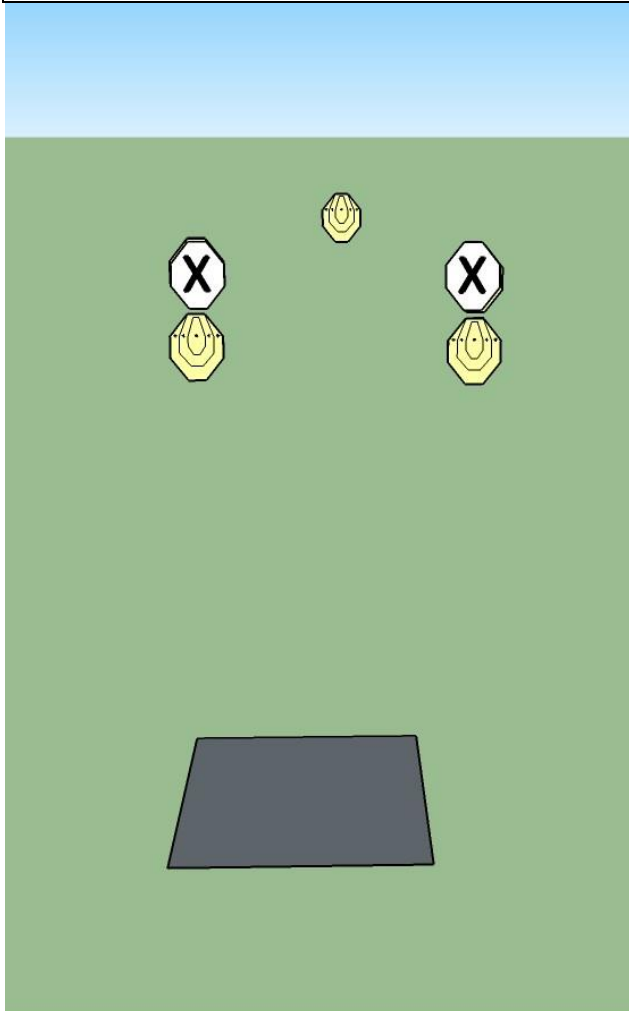

Stage 6 - Hirvirata

COURSE TYPE: Short

TARGETS: 5 IPSC Targets, no-shoots

MINIMUM ROUNDS: 10

MAXIMUM POINTS: 50

START SIGNAL: Audible

STAGE PROCEDURE:

At the start signal, engage targets from within the designated area. Pulling the cord will drop the no-shoots

START POSITION:

Normal Standing, facing downrange