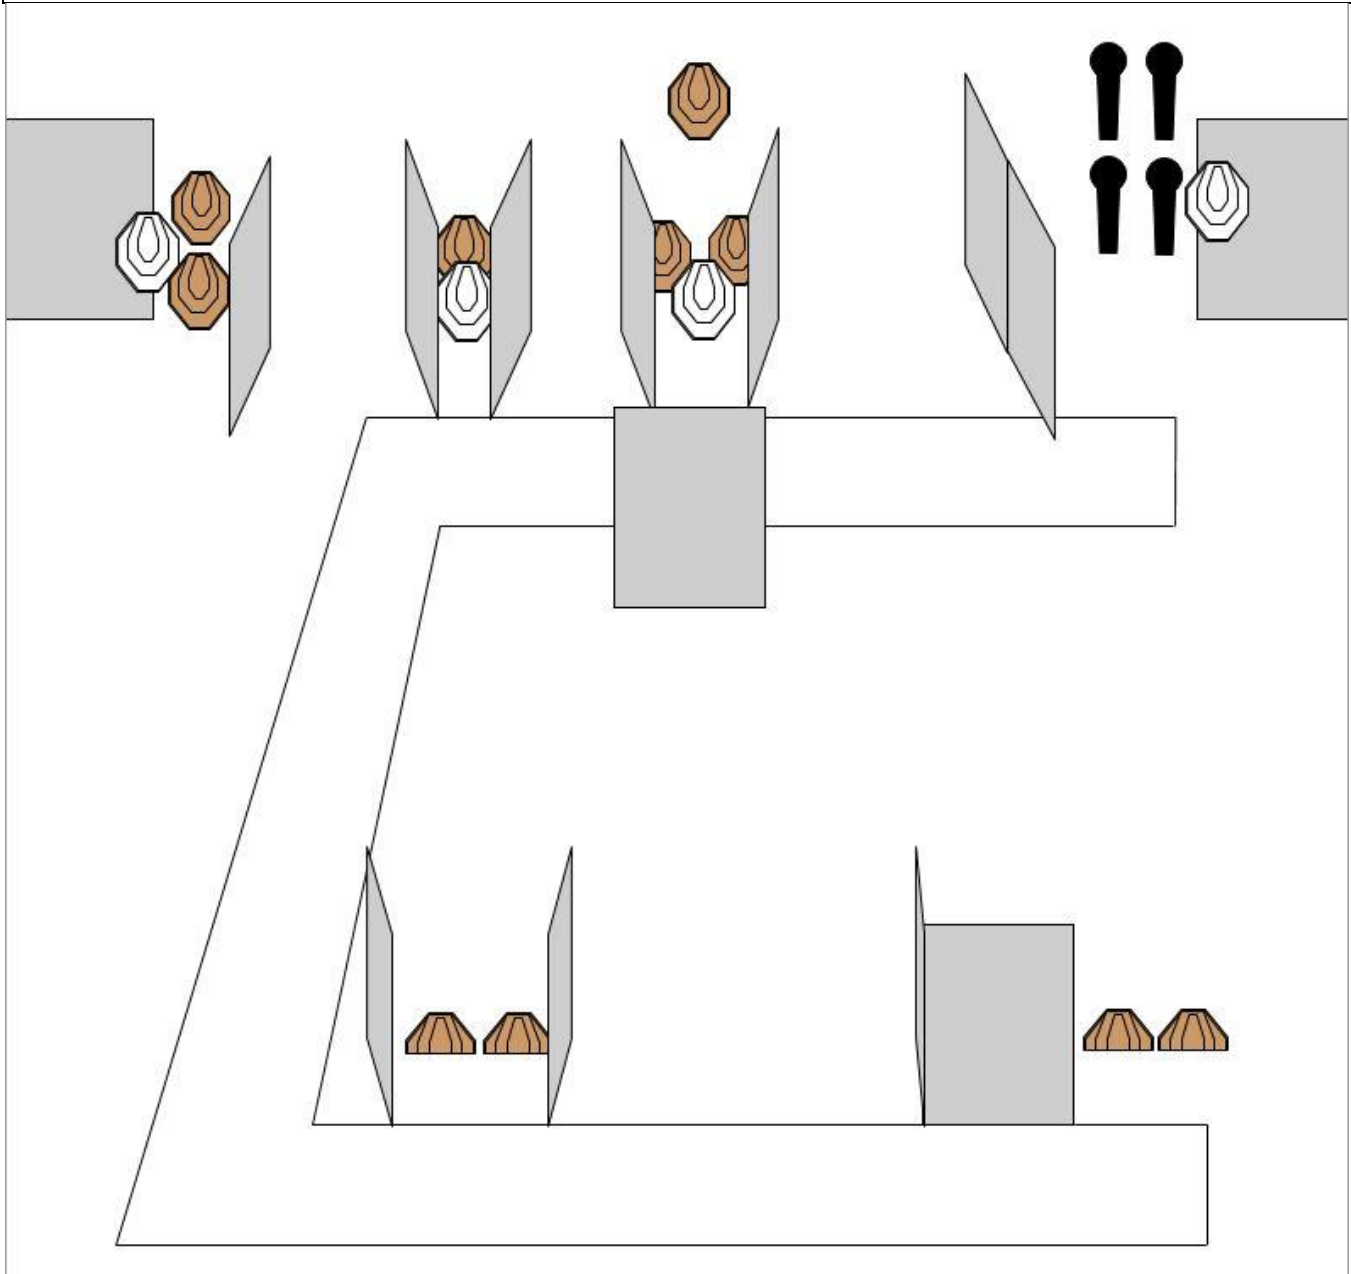

Stage 4 - Villikarju

COURSE TYPE: Medium

TARGETS: 10 IPSC Targets, 4 IPSC Poppers, no-shoots

MINIMUM ROUNDS: 24

MAXIMUM POINTS: 120

START SIGNAL: Audible

STAGE PROCEDURE:

At the start signal, engage targets from within the designated area

START POSITION:

Normal Standing, facing downrange