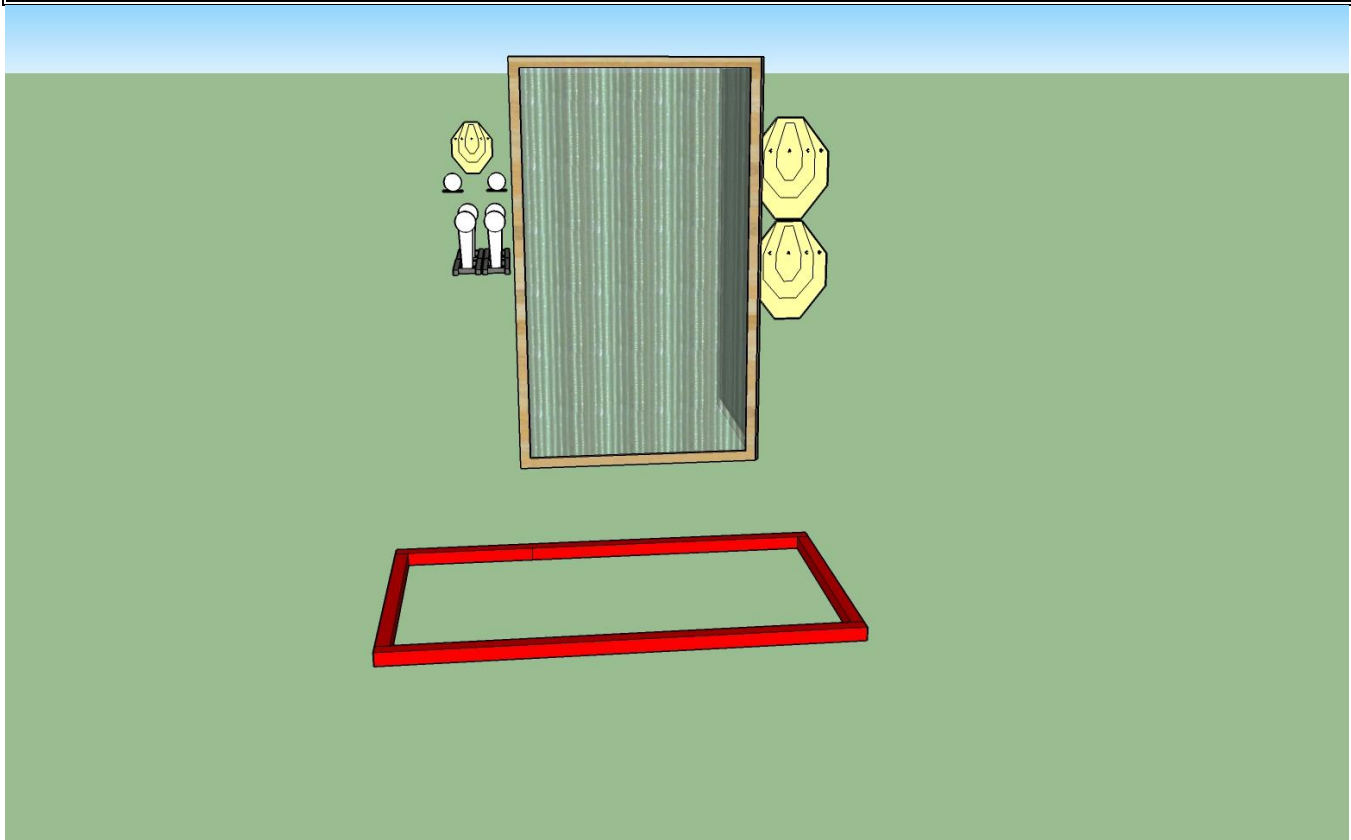

At the start signal, engage targets from within the designated area. Shooting either of the Poppers will start the swinger

**START POSITION:**

Normal Standing, facing downrange

# Stage 3 - Pienoiskiväärirata oikea

**COURSE TYPE:** Short

**TARGETS:** 3 IPSC Targets, 4 IPSC Mini poppers, 2 IPSC plates

**MINIMUM ROUNDS:** 12

**MAXIMUM POINTS:** 60

**START SIGNAL:** Audible

**STAGE PROCEDURE:**

At the start signal, engage targets from within the designated area

**START POSITION:**

Normal Standing, facing downrange