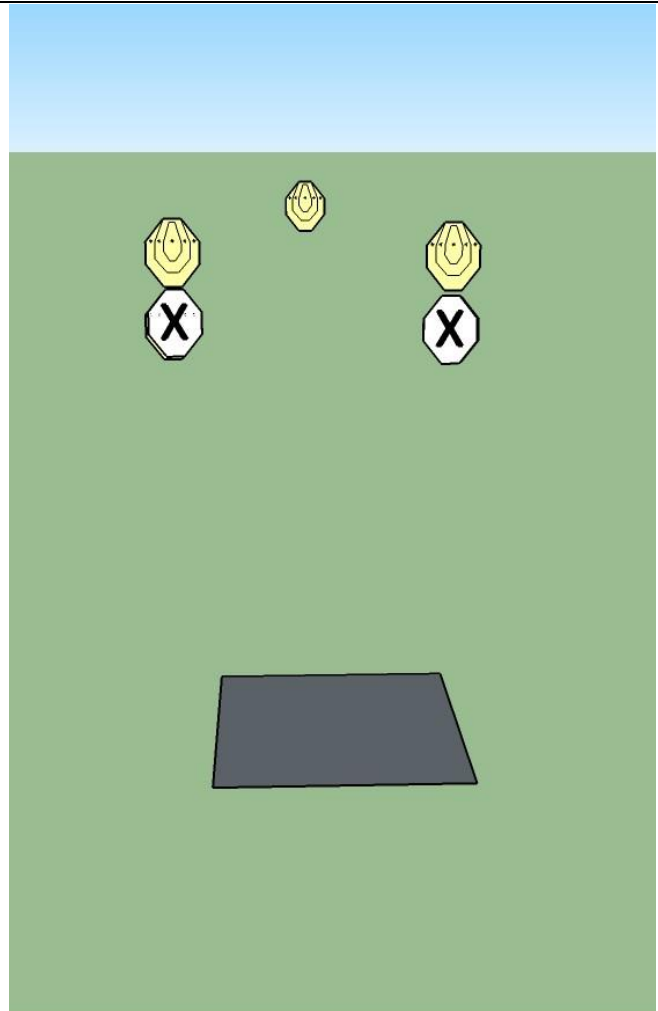

Stage 6 - Hirvirata

COURSE TYPE: Short

TARGETS: 5 IPSC Targets, no-shoots

MINIMUM ROUNDS: 10

MAXIMUM POINTS: 50

START SIGNAL: Audible

STAGE PROCEDURE:

At the start signal, engage targets from within the designated area. Pulling the cord will drop the no-shoots

START POSITION:

Normal Standing, facing downrange