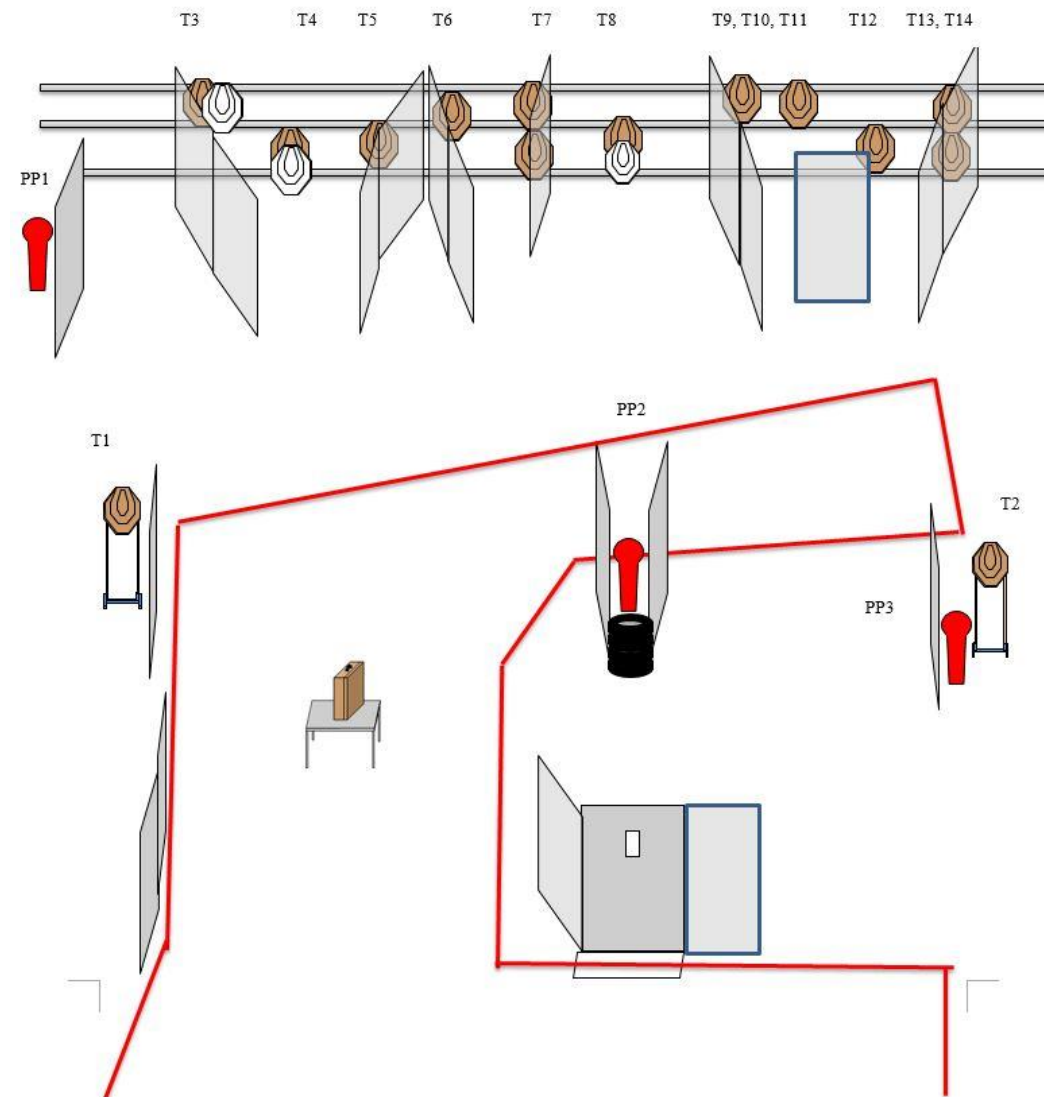

Stage 1 - Pistolirata

COURSE TYPE: Long

TARGETS: 14 IPSC Targets, 3 IPSC Poppers, no-shoots

MINIMUM ROUNDS: 31

MAXIMUM POINTS: 155

START SIGNAL: Audible

STAGE PROCEDURE:

At the start signal, engage targets from within the designated area. The bag must be delivered to the table inside the area before the last shot and until delivered it must be in contact with the shooter when shots are fired. Failure to comply with this results in procedural error per shot.

START POSITION:

Normal Standing, facing downrange.
The bag carried in the weak hand.