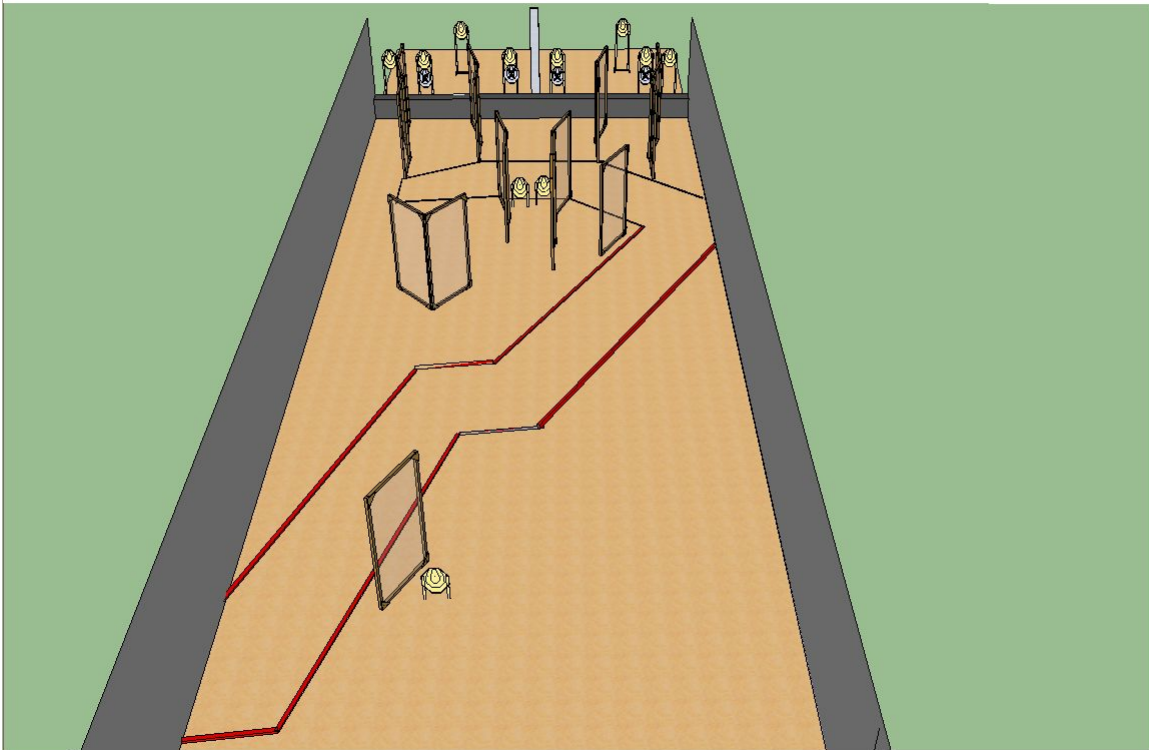

Stage 2

CoF	Long course
Minimum shots	32
Maximum points	160
Targets	14 ipsc targets, 4 penalty targets, 4 ipsc poppers
Start position	Gun loaded & holstered, marked place
Start on	Audible signal
Penalties	As per current dition of rules
Safety angles	L:90, R:90
Procedure	After start signal engage targets when they come visible, in designated area

HOT SCORING!!!

Stage 3

CoF	Long course
Minimum shots	30
Maximum points	150
Targets	14 ipsc targets, 2 ipsc poppers
Start position	Gun loaded & holstered, anywhere in designated area
Start on	Audible signal
Penalties	As per current edition of rules
Safety angles	L:, red mark..., R:90
Procedure	After start signal engage targets when they come visible, in designated area

Stage 4

CoF	Short course
Minimum shots	12
Maximum points	60
Targets	6 ipsc targets, 4 penalty targets
Start position	Gun loaded ,chamber empty & holstered, marked place
Start on	Audible signal
Penalties	As per current edition of rules
Safety angles	L:, 90.., R:90
Procedure	After start signal engage targets when they come visible, in designated area

Stage 5

CoF	Medium course
Minimum shots	22
Maximum points	110
Targets	11 ipsc targets, 4 penalty targets
Start position	Gun loaded & holstered, marked place
Start on	Audible signal
Penalties	As per current edition of rules
Safety angles	L:, 90., R:90
Procedure	After start signal engage targets when they come visible, in designated area