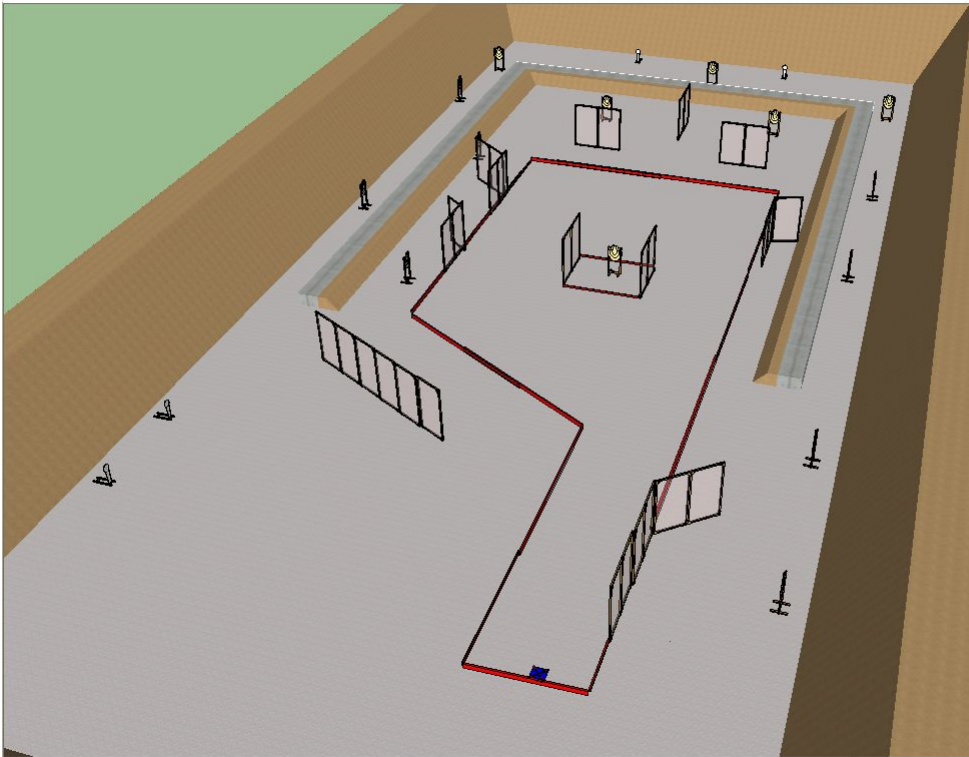

Stage 1

CoF	Medium course
Minimum shots	24
Maximum points	120
Targets	10 ipsc targets, 5 penalty targets, 4 ipsc poppers
Start position	Gun loaded & holstered, marked place
Start on	Audible signal
Penalties	As per current dition of rules
Safety angles	Red stick left and right
Procedure	After start signal engage targets when they come visible, in designated area. Door activates moving targets T2, T3 wich remain visible at rest

Stage 2

CoF	Long course
Minimum shots	32
Maximum points	160
Targets	14 ipsc targets, 4 penalty targets, 4 ipsc poppers
Start position	Gun loaded & holstered, marked place
Start on	Audible signal
Penalties	As per current dition of rules
Safety angles	L:90, R:90
Procedure	After start signal engage targets when they come visible, in designated area

HOT SCORING!!!

Stage 3

CoF	Long course
Minimum shots	30
Maximum points	150
Targets	14 ipsc targets, 2 ipsc poppers
Start position	Gun loaded & holstered, anywhere in designated area
Start on	Audible signal
Penalties	As per current edition of rules
Safety angles	L:, red mark..., R:90
Procedure	After start signal engage targets when they come visible, in designated area