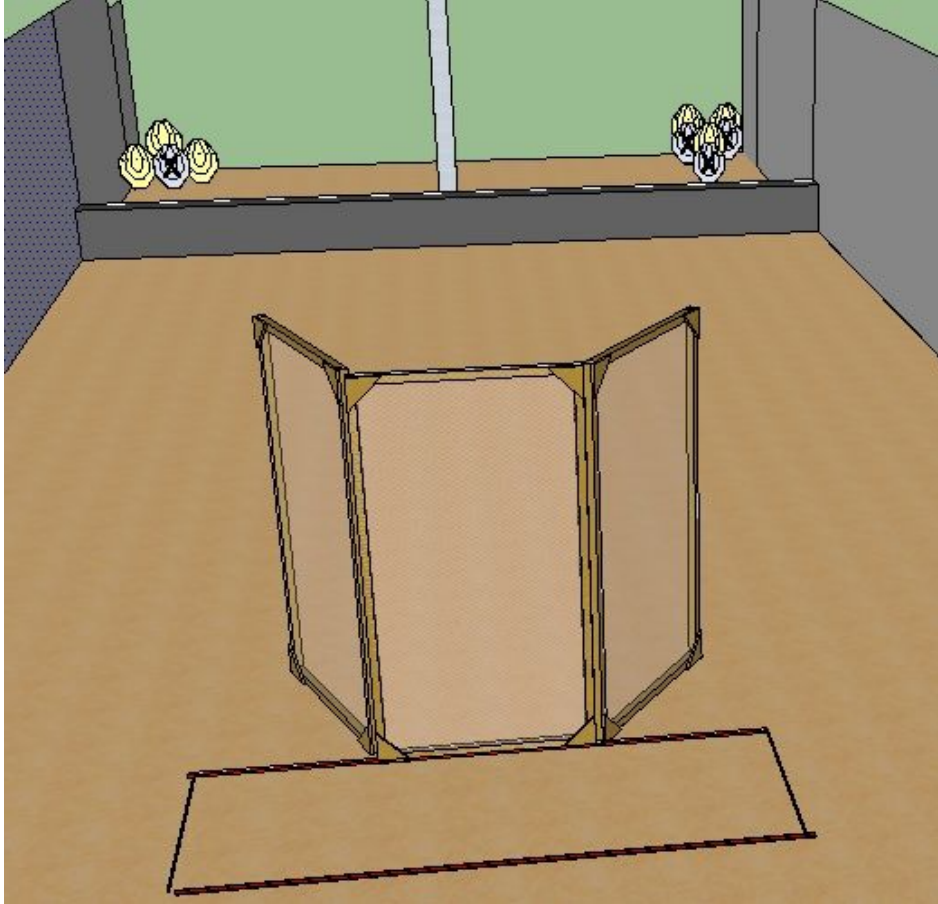

Stage 8

CoF	Short course
Minimum shots	12
Maximum points	60
Targets	6 ipsc targets, 2 penalty targets
Start position	Loaded, chamber empty in area A.
Start on	Audible signal
Penalties	As per current edition of rules
Safety angles	L:, 90.., R:90
Procedure	After start signal engage targets when they come visible in designated area. STRONG HAND ONLY