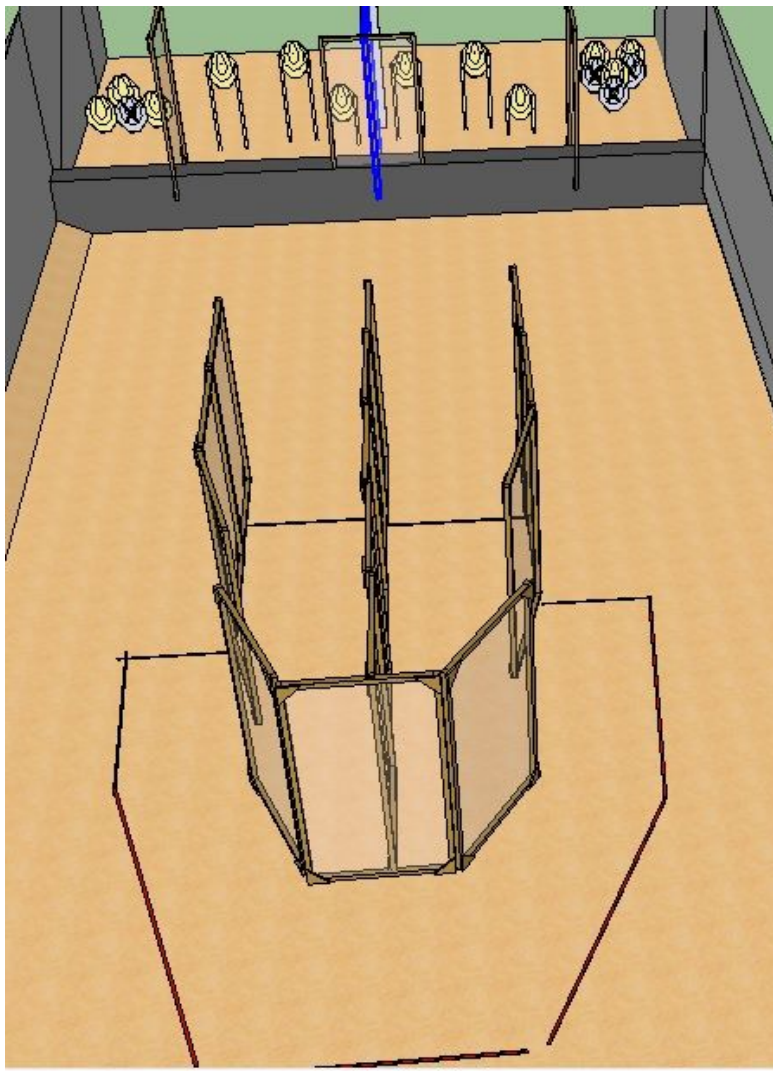

CoF

Medium course

Minimum shots	24
Maximum points	120
Targets	12 ipsc targets, 2 penalty targets
Start position	Loaded, chamber empty in area A.
Start on	Audible signal
Penalties	As per current edition of rules
Safety angles	L:, 90., R:90
Procedure	After start signal engage targets when they come visible in designated area.