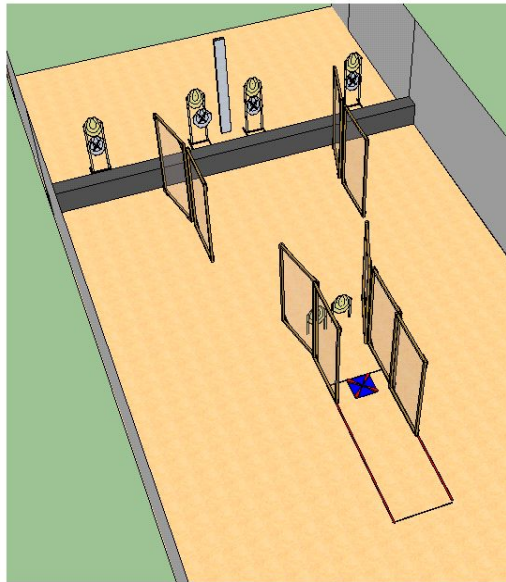

Stage 1

CoF	Medium course
Minimum shots	24
Maximum points	120
Targets	10 ipsc targets, 5 penalty targets, 4 ipsc poppers
Start position	Gun loaded & holstered, marked place
Start on	Audible signal
Penalties	As per current dition of rules
Safety angles	Red stick left and right
Procedure	After start signal engage targets when they come visible, in designated area. Door activates moving targets T2, T3 wich remain visible at rest

Stage 2

CoF	Long course
Minimum shots	32
Maximum points	160
Targets	14 ipsc targets, 4 penalty targets, 4 ipsc poppers
Start position	Gun loaded & holstered, marked place
Start on	Audible signal
Penalties	As per current dition of rules
Safety angles	L:90, R:90
Procedure	After start signal engage targets when they come visible, in designated area

HOT SCORING!!!

Stage 3

CoF	Long course
Minimum shots	30
Maximum points	150
Targets	14 ipsc targets, 2 ipsc poppers
Start position	Gun loaded & holstered, anywhere in designated area
Start on	Audible signal
Penalties	As per current edition of rules
Safety angles	L:, red mark..., R:90
Procedure	After start signal engage targets when they come visible, in designated area

Stage 4

CoF	Short course
Minimum shots	12
Maximum points	60
Targets	6 ipsc targets, 4 penalty targets
Start position	Gun loaded ,chamber empty & holstered, marked place
Start on	Audible signal
Penalties	As per current edition of rules
Safety angles	L:, 90.., R:90
Procedure	After start signal engage targets when they come visible, in designated area