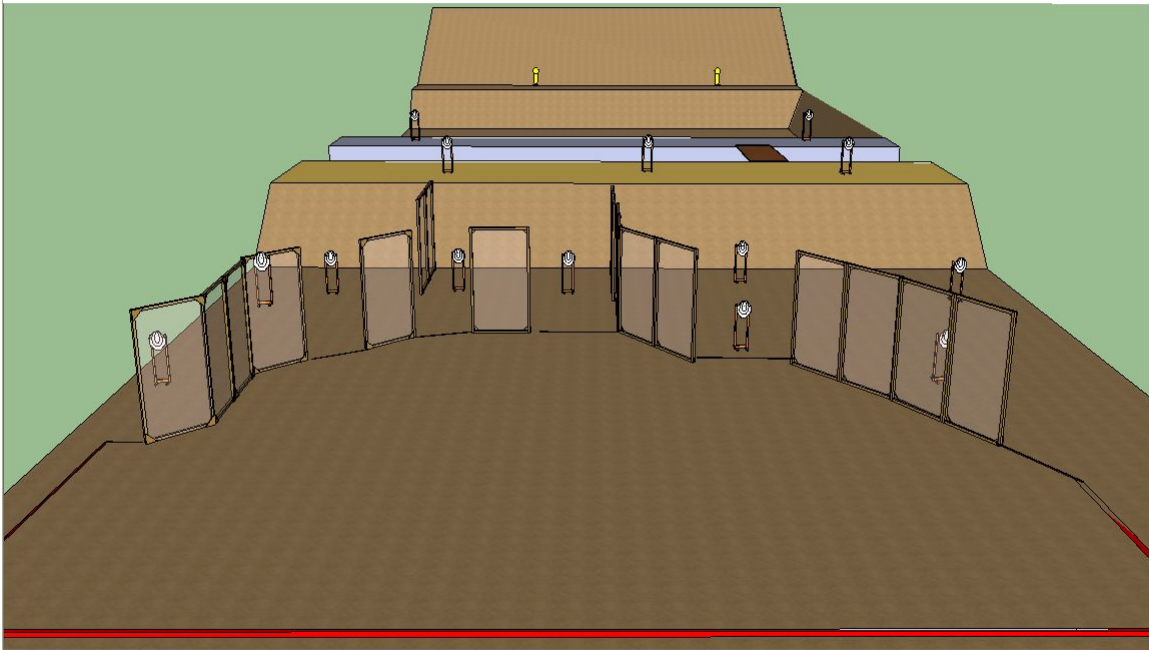

Stage 1

CoF	Medium course
Minimum shots	24
Maximum points	120
Targets	10 ipsc targets, 5 penalty targets, 4 ipsc poppers
Start position	Gun loaded & holstered, marked place
Start on	Audible signal
Penalties	As per current dition of rules
Safety angles	Red stick left and right
Procedure	After start signal engage targets when they come visible, in designated area. Door activates moving targets T2, T3 wich remain visible at rest

Stage 2

CoF	Long course
Minimum shots	32
Maximum points	160
Targets	14 ipsc targets, 4 penalty targets, 4 ipsc poppers
Start position	Gun loaded & holstered, marked place
Start on	Audible signal
Penalties	As per current dition of rules
Safety angles	L:90, R:90
Procedure	After start signal engage targets when they come visible, in designated area

HOT SCORING!!!

Stage 3

CoF	Long course
Minimum shots	30
Maximum points	150
Targets	14 ipsc targets, 2 ipsc poppers
Start position	Gun loaded & holstered, anywhere in designated area
Start on	Audible signal
Penalties	As per current edition of rules
Safety angles	L:, red mark..., R:90
Procedure	After start signal engage targets when they come visible, in designated area