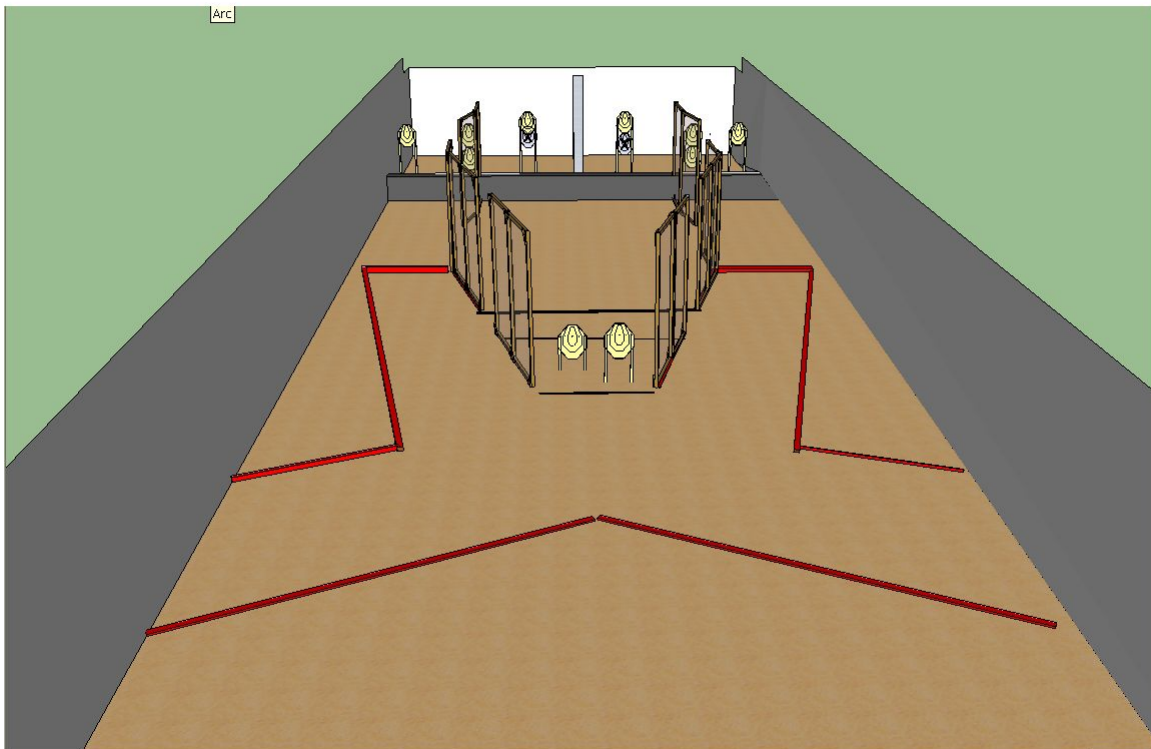

Stage 6

CoF	Medium course
Minimum shots	20
Maximum points	100
Targets	10 ipsc minitargets, 2 penalty targets
Start position	Gun loaded & holstered, anywhere
Start on	Audible signal
Penalties	As per current edition of rules
Safety angles	L:, 90., R:90
Procedure	After start signal engage targets when they come visible, in designated area