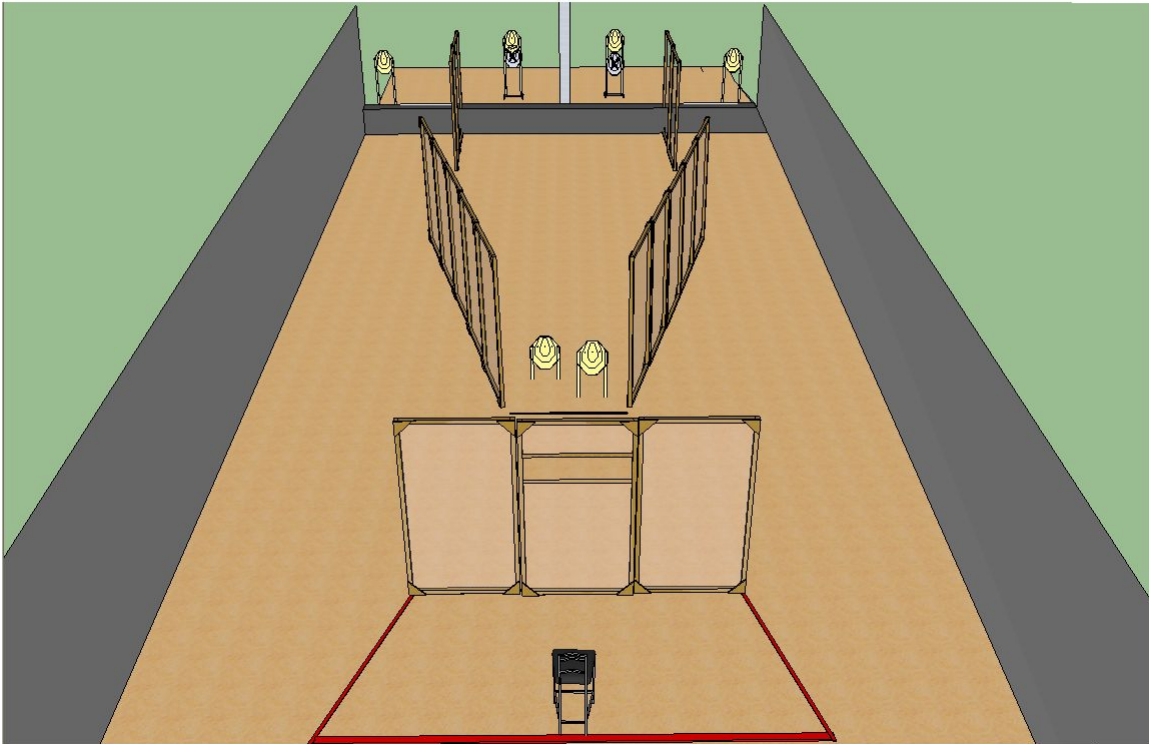

Stage 7

CoF	Short course
Minimum shots	12
Maximum points	60
Targets	6 ipsc minitargets, 2 penalty targets
Start position	Unloaded gun, sitting on chair.
Start on	Audible signal
Penalties	As per current edition of rules
Safety angles	L:, 90., R:90
Procedure	After start signal engage targets when they come visible, in designated area